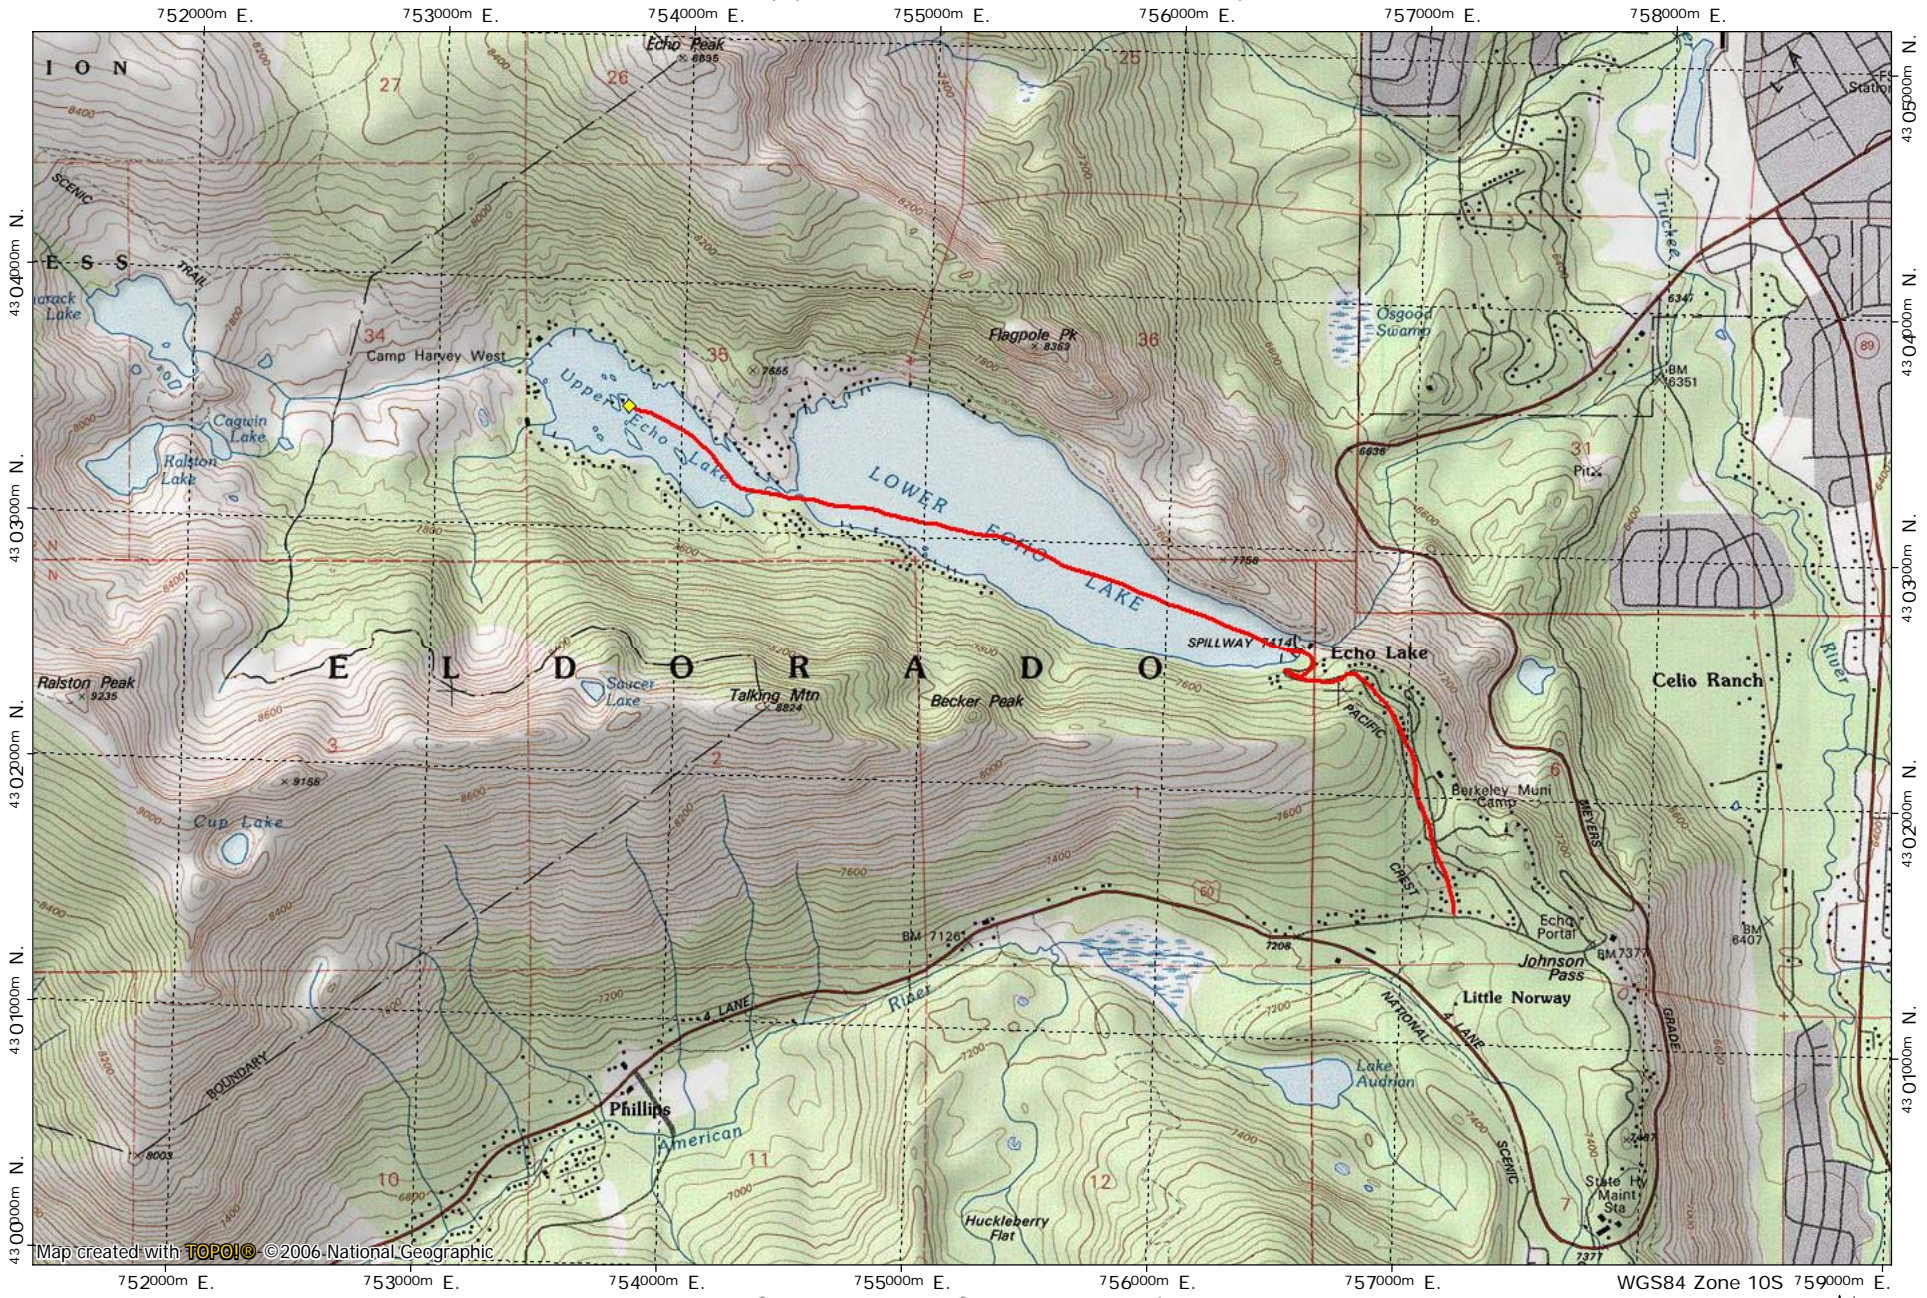

TOPO! map printed on 01/28/07 from "Untitled.tpo"

Map created with **TOPO!®** ©2006 National Geographic

WGS84 Zone 10S 759000m E.
 TN ↑ MN
 15°
 01/28/07